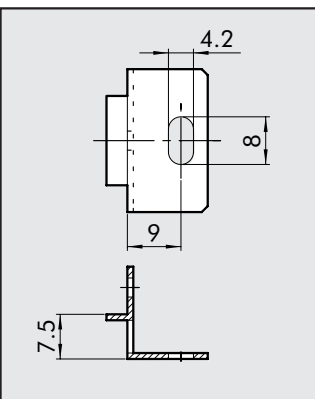

Code Description

9200701 ACC. SF100 - BIT - ND 1/4

COVER DISASSEMBLY SPANNER

Code Description

9170401 ACC CS CS BIT

ASSEMBLY PLATE (PAIR)

Code Description

9170201 ACC PA 1/8 - 1/4 BIT

REDUCER PLUG DISASSEMBLY SPANNER

Code Description

9170501 ACC CS OTR BIT

WALL MOUNTING BRACKET (PAIR)

Code Description

9170301 ACC SF 1/8 - 1/4 BIT

BOWL DISASSEMBLY SPANNER

Code Description

9170601 ACC CS TF - TL BIT

bit SPARE PARTS

UPPER COVER FOR MR	Code Description	COMPLETE POPPET FOR MR AND MRA	Code Description
	9250805 SPARES CS 1/8 1/4 BIT 02 9250806 SPARES CS 1/8 1/4 BIT 04 9250807 SPARES CS 1/8 1/4 BIT 08 9250808 SPARES CS 1/8 1/4 BIT 012		9250705 SPARES POPPET FOR MR 9250706 SPARES POPPET FOR MR-SR (RAPID DRAIN) 9250708 SPARE POPPET FOR MRA
UPPER COVER FOR MR FC	Code Description	FILTER AND FILTER-REGULATOR BOWL	Code Description
	9250817 SPARES CS FC 1/8 1/4 BIT 02 9250818 SPARES CS FC 1/8 1/4 BIT 04		9255001 SPARES TF 1/8 1/4 BIT RMSA 9255101 SPARES TF 1/8 1/4 BIT SAC
UPPER COVER FOR MRA	Code Description	AUTOMATIC DRAIN	Code Description
	9250809 CSA 1/8 - 1/4 BIT 02 9250814 CSA 1/8 - 1/4 BIT 04 9250815 CSA 1/8 - 1/4 BIT 08 9250816 CSA 1/8 - 1/4 BIT 012		9000803 SPARES SAC BIT

LUBRICATOR BOWL

Code Description

9251402 SPARES TL 1/8 1/4 BIT

COMPLETE POPPET FOR FR

Code Description

9250905 SPARES OTFR 1/8 1/4 BIT 5
 9250906 SPARES OTFR 1/8 1/4 BIT 20
 9250907 SPARES OTFR 1/8 1/4 BIT 50